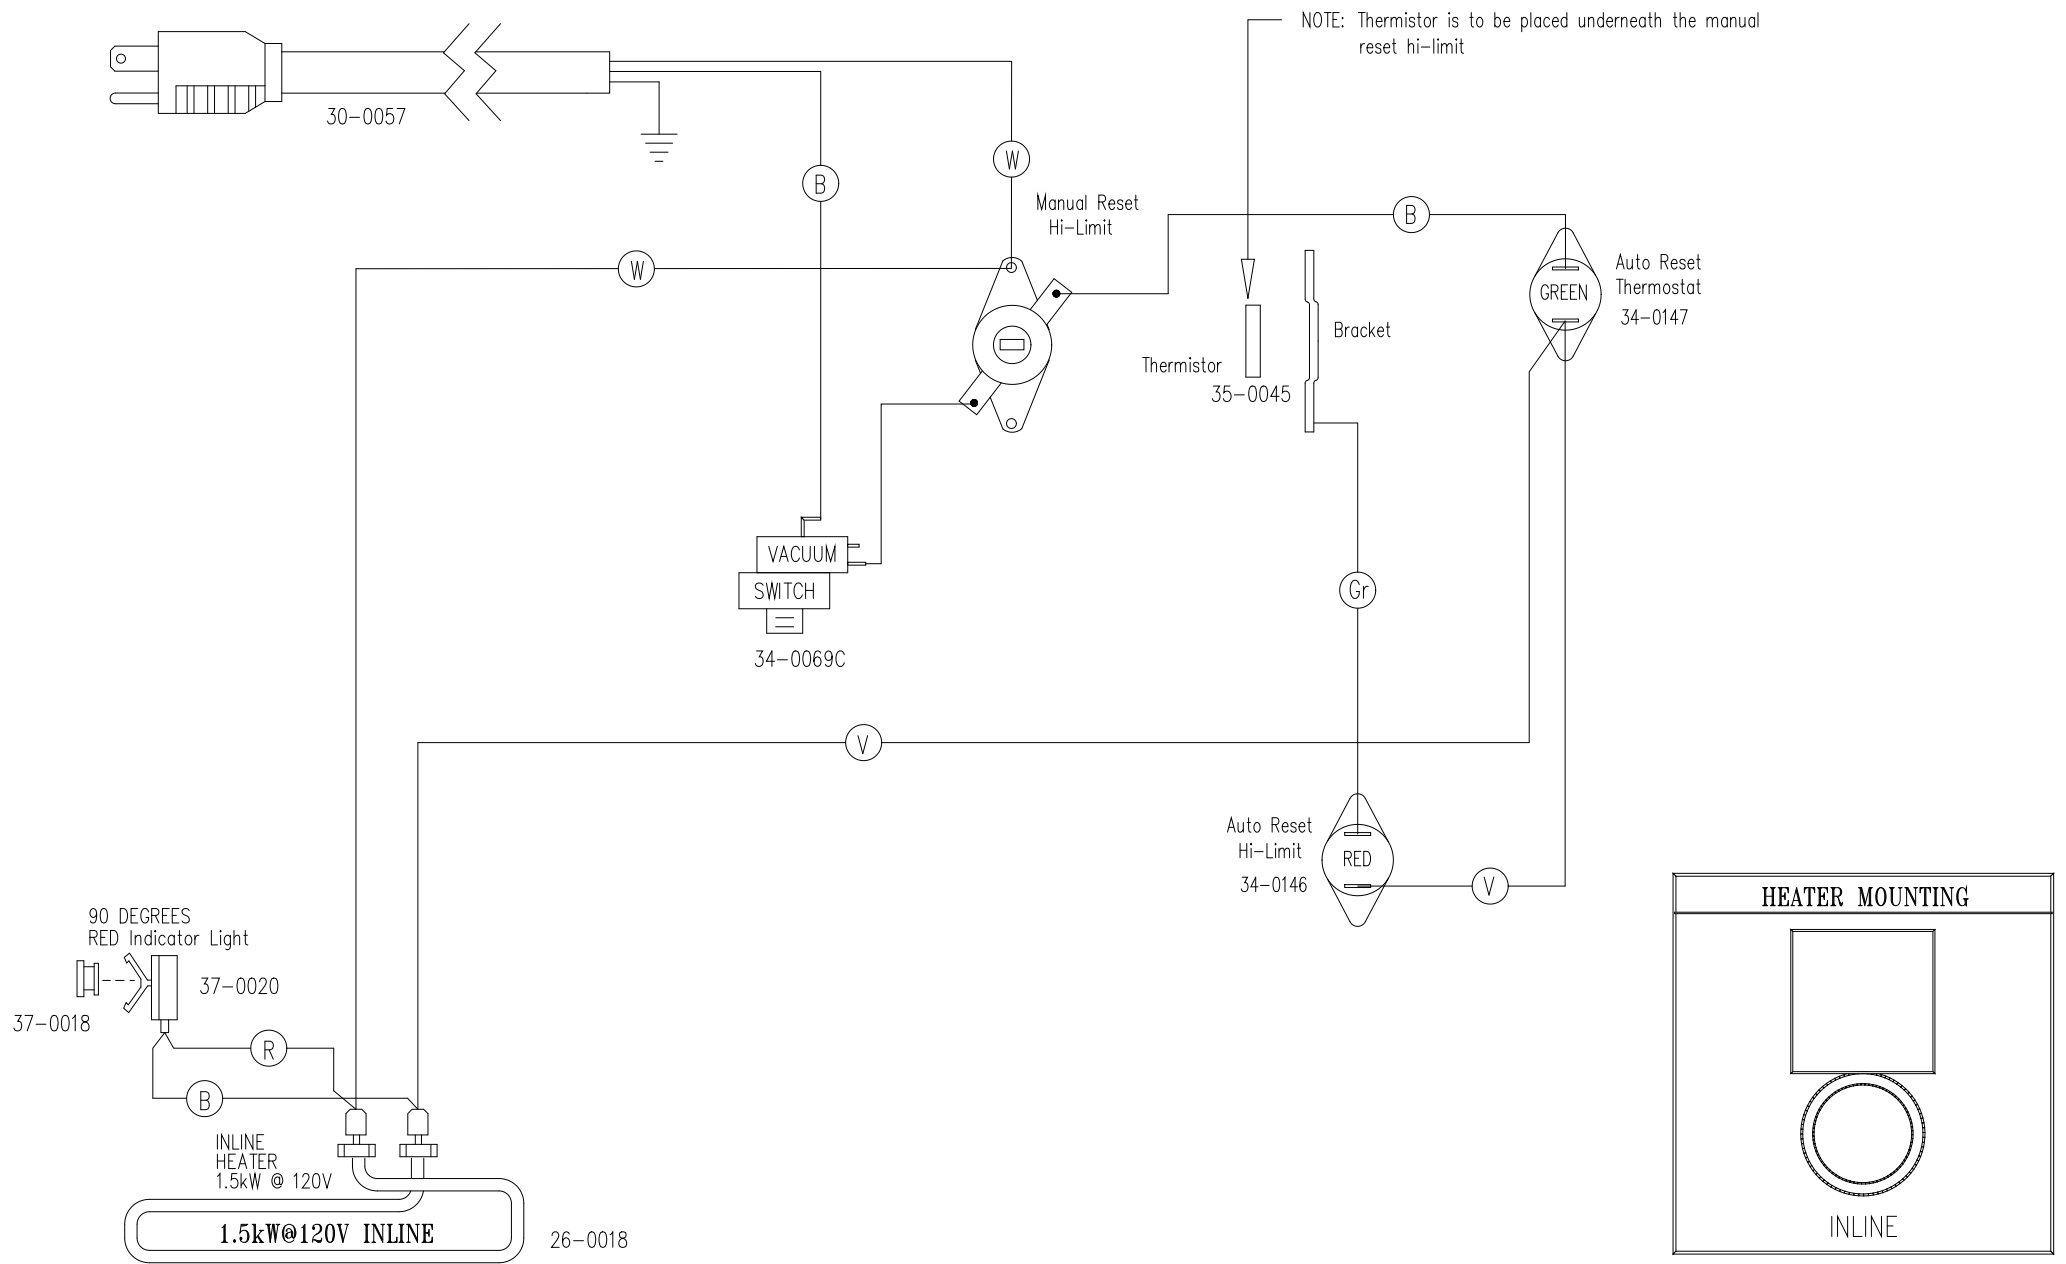

3 FOOT 15 AMP POWER CORD

HYDRO-QUIP
CORONA, CA (909) 273-7575

Manufacture Notes: HEATER TO BE MOUNTED ON SUCTION SIDE OF PUMP.

Dwg. No.	Drawn	Rev
BF-12RB	BRW	12
Reviewed By:	Date	
	7.18.01	
Diagram No.	1214	

Wire Color Code	
B - Black	G - Green
Br - Brown	Bl - Blue
R - Red	V - Violet
O - Orange	W - White
Y - Yellow	Gr - Gray